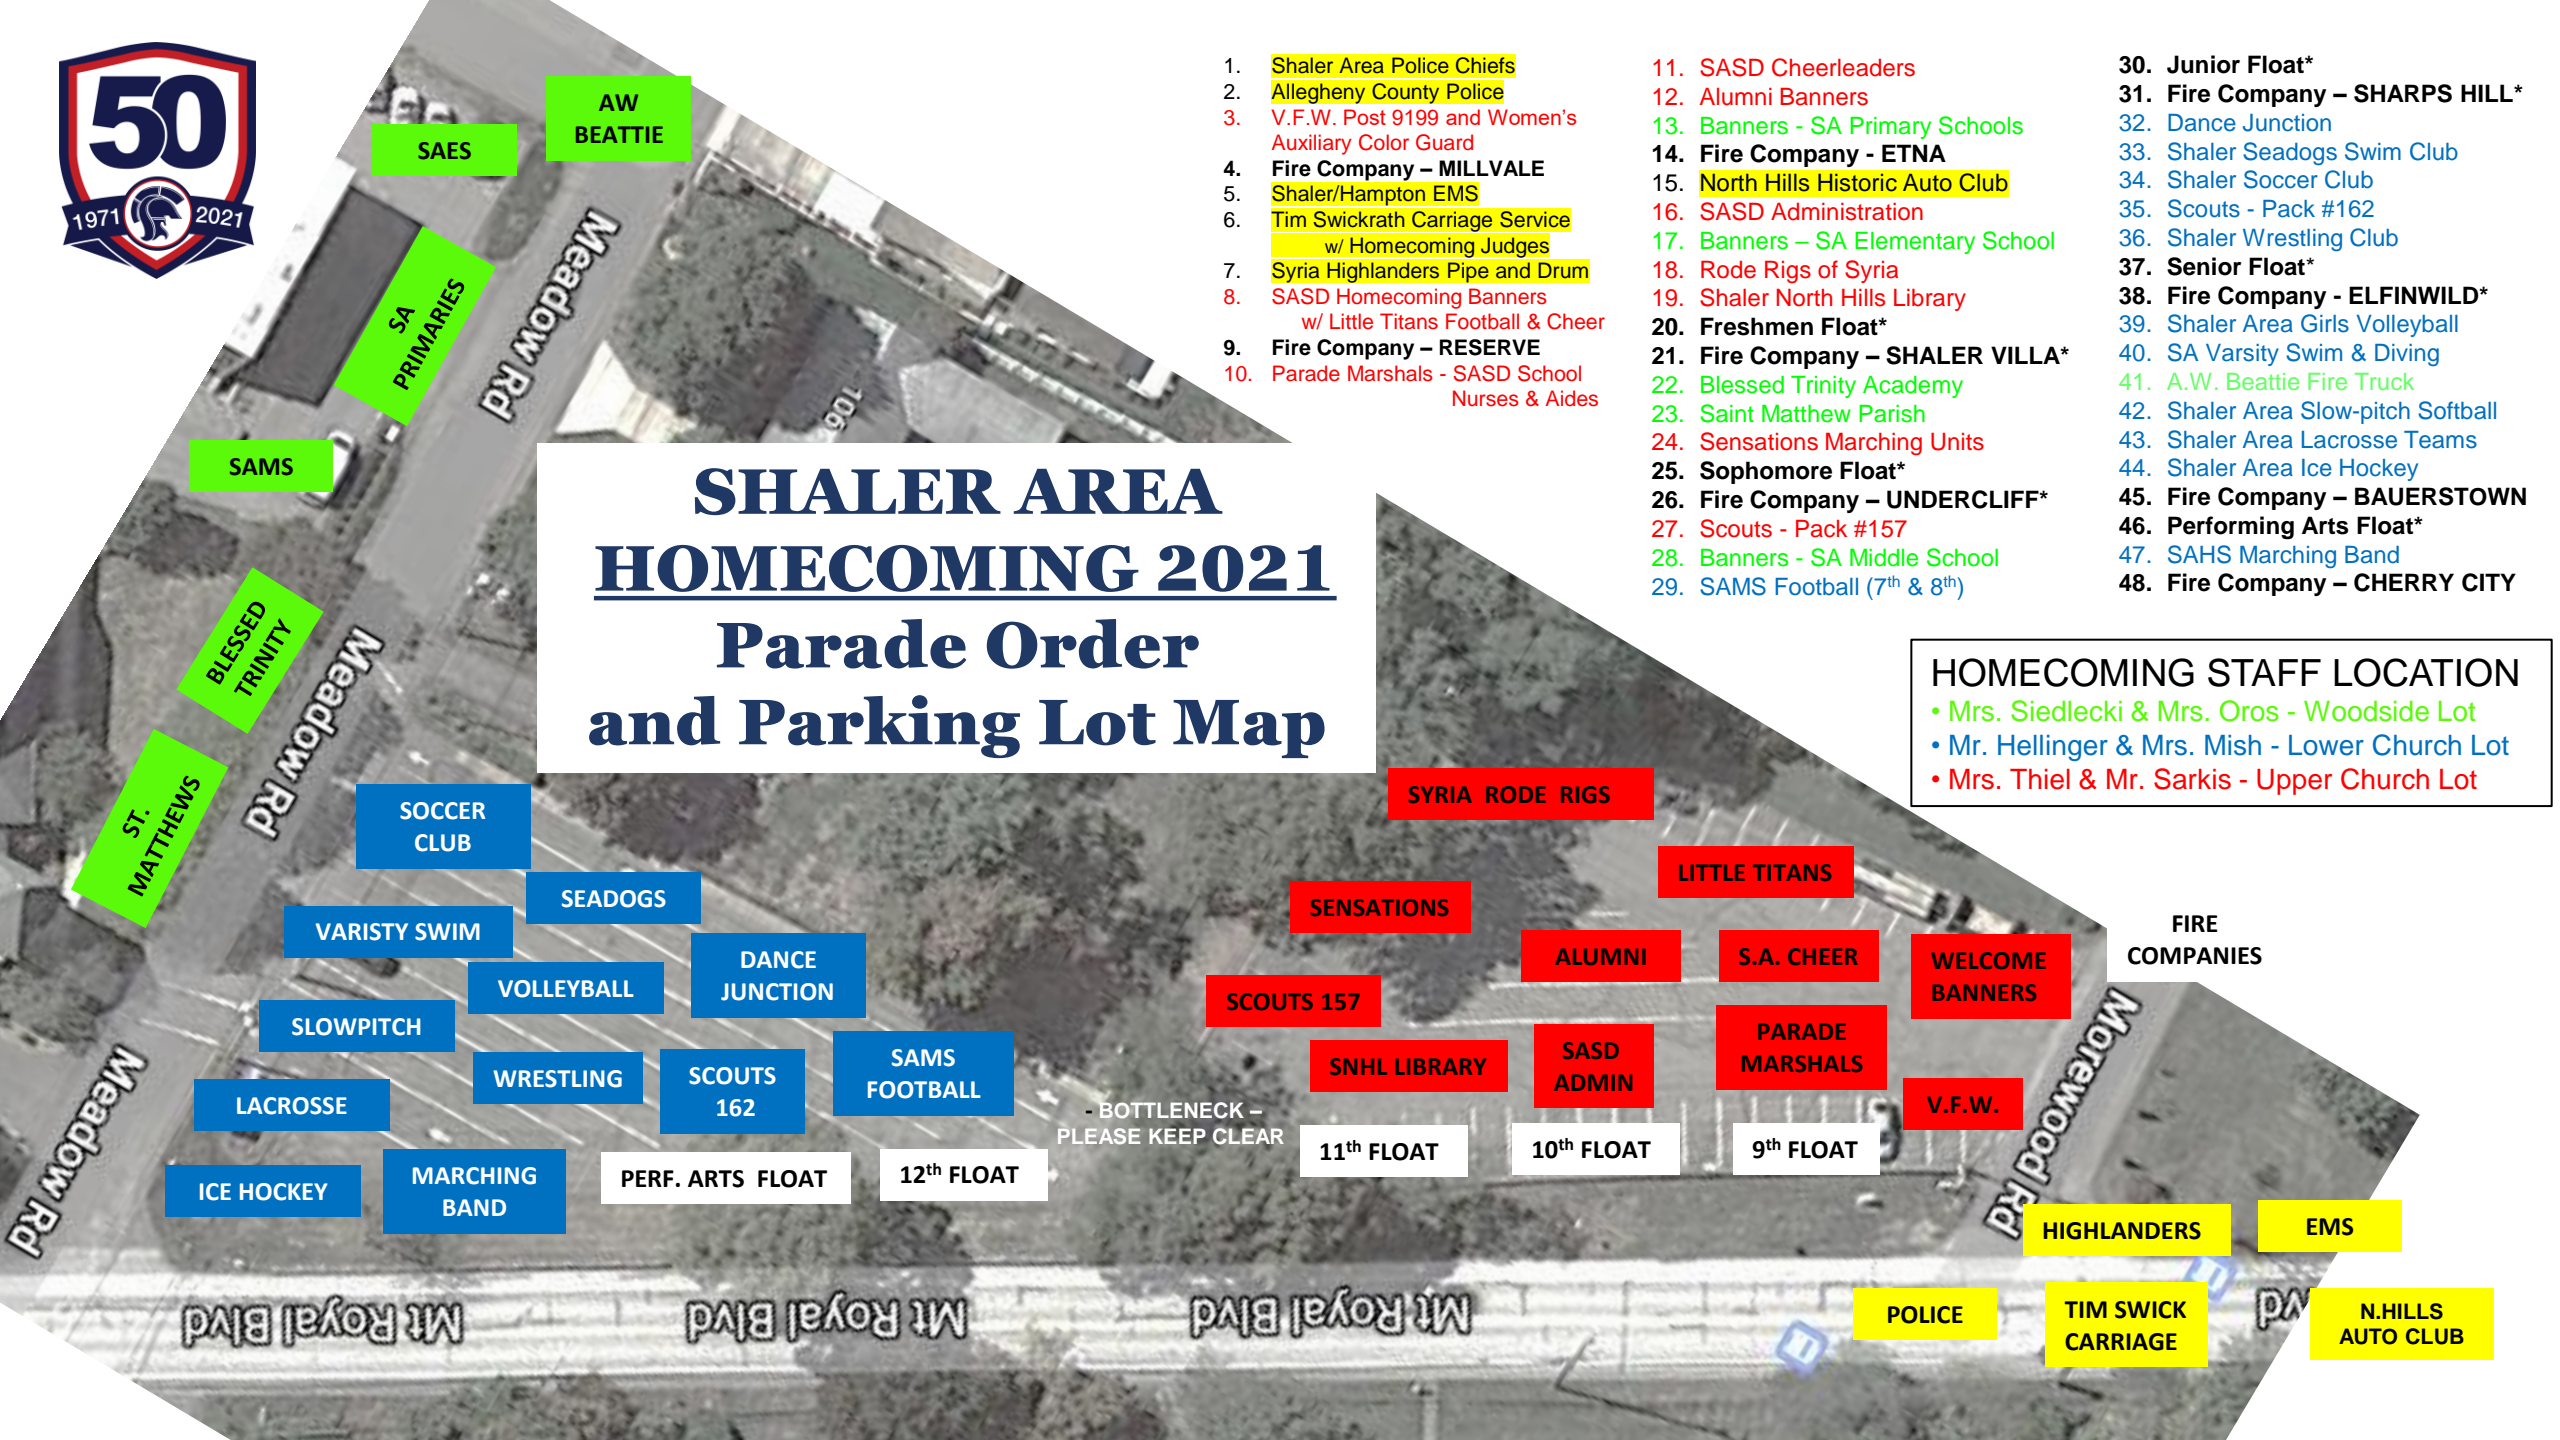

SHALER AREA HOMECOMING 2021 Parade Order and Parking Lot Map

1. Shaler Area Police Chiefs
2. Allegheny County Police
3. V.F.W. Post 9199 and Women's Auxiliary Color Guard
4. Fire Company – MILLVALE
5. Shaler/Hampton EMS
6. Tim Swickrath Carriage Service w/ Homecoming Judges
7. Syria Highlanders Pipe and Drum
8. SASD Homecoming Banners w/ Little Titans Football & Cheer
9. Fire Company – RESERVE
10. Parade Marshals - SASD School Nurses & Aides
11. SASD Cheerleaders
12. Alumni Banners
13. Banners - SA Primary Schools
14. Fire Company - ETNA
15. North Hills Historic Auto Club
16. SASD Administration
17. Banners – SA Elementary School
18. Rode Rigs of Syria
19. Shaler North Hills Library
20. Freshmen Float*
21. Fire Company – SHALER VILLA*
22. Blessed Trinity Academy
23. Saint Matthew Parish
24. Sensations Marching Units
25. Sophomore Float*
26. Fire Company – UNDERCLIFF*
27. Scouts - Pack #157
28. Banners - SA Middle School
29. SAMS Football (7th & 8th)

HOMECOMING STAFF LOCATION

- Mrs. Siedlecki & Mrs. Oros - Woodside Lot
- Mr. Hellinger & Mrs. Mish - Lower Church Lot
- Mrs. Thiel & Mr. Sarkis - Upper Church Lot

SAES
AW BEATTIE

SAMS

BLESSED TRINITY

ST. MATTHEWS

SAMS FOOTBALL

LACROSSE

MARCHING BAND

PERF. ARTS FLOAT

12th FLOAT

- BOTTLENECK - PLEASE KEEP CLEAR

SYRIA RODE RIGS

SENSATIONS